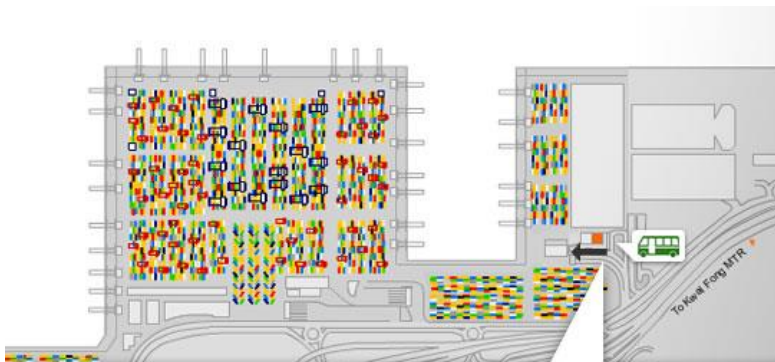

Remarks:

The coach may depart sharply at the said schedule. Please arrive on time at the pick-up location to wait for the coach if you would like to take.

**Pick up location: Courtyard by Marriott Hotel
(Outside the main entrance)**

**Pick up location: Regal Riverside Hotel
(near the car park area of the Regal Riverside Hotel)**

**Pick up location: Hong Kong International Terminals
(HIT near the Green Minibus Stop)**

Pick up Location: Hang Seng Management College (Block A) Except on 9 Jan (Tues) PM
Pick up Location: Hang Seng Management College (Block D) on 9 Jan (Tues) PM